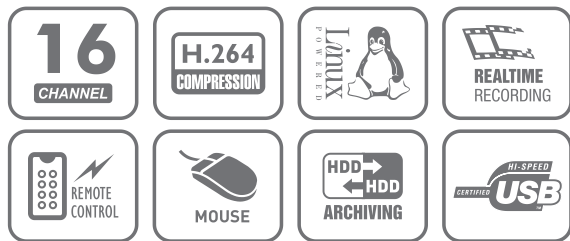

# PDR-164C2-V

16 Ch. H.264 CIF Economical DVR

## Key Features

- o H.264 standard compression format
- o 16 Ch. CIF Full Real Time
- o 3G Dongle Supported
- o Support 2 SATA HDD, 2 USB2.0
- o All channel simultaneous realtime playback
- o Easy Backup : U-disk/Hard disk/USB CD/DVD-RW/Download
- o Support six operations at the same time, recording, playback, network transmission, backup, mobile monitoring, PTZ control etc.
- o Mobile Monitoring : Support Window Mobile, Symbian, Android, iPhone, Blackberry etc.

## SPECIFICATIONS

Processor	High performance embedded microprocessor
Operating System	Embedded LINUX
System Resources	Pentaplex: Live recording, Playback, Backup, Remote access, Mobile monitoring
User Interface	GUI
Control Devices	Front panel, USB mouse, IR remote control, Keyboard, Network
Video Input	16CH,BNC,(1.0Vp-p,75Ω)
Video Output	1 BNC, (1.0Vp-p,75Ω),1VGA
Video Standard	NTSC 480F/S,PAL400F/S
Compression	H.264
Video Resolution	1280*1024
Video Recording	16 CIF Real Time
Video Display Split	1/4/8/16
Audio Input	4×RCA
Audio Output	1 ×RCA
Hard Disk	2 SATA (Max. 2TB)
HDD Management	Hard Disk Hibernation Technology, HDD Faulty aAlarm, File Restoration
Recording Mode	Manual, schedule(regular continuous), MD(Video detection: Motion detection, Video blank, video loss, Alarm)Stop
Recording Priority	Manual>Alarm>Motion Detection
Search Mode	Time/date, Alarm, Motion Detection
Backup Mode	U-Disk/Hard disk/USB CD/DVD-RW/Download
Interface Ports	2 USB, 1 RJ45
3G	3G Dongle Supported
Protocols	TCP/IP,UDP,DHCP,DNS,IP filter, PPPOE, E-mail, Alarm server, UPNP, DDNS, DNS Binding
Remote Operations	Monitor, Playback, System setting, files download, Log information
Power Supply	12V/3A
Power Consumption	≤20W
Working Temp	-10°C ~+55°C/10~90%RH/86~106KPa
Dimensions	335*250*50 mm
Weight	3.0kg (Without HDD)