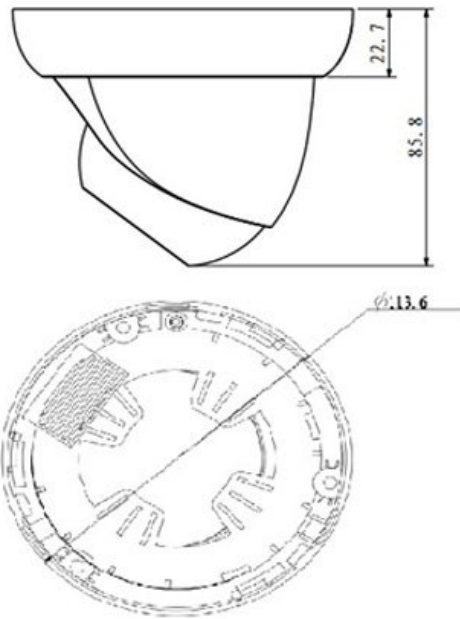

CP- UVC-D1100L2

1 MP HDCVI IR Dome Camera - 20 Mtr.

CP PLUS
CORAL

Main Features

- 1/2.9" 1MP HQIS Pro
- 25/30fps@720P
- Day/Night(ICR), AWB, AGC, BLC, 3D-DNR
- 3.6mm fixed lens (2.8 mm, 6mm, 8mm optional)
- IR Range of 20 M, Smart IR
- High speed, long distance real-time transmission
- IP66
- Mobile Software: iCMOB, gCMOB
- CMS Software: KVMS Pro, vOptimus Pro

CP- UVC-D1100L2

1 MP HDCVI IR Dome Camera - 20 Mtr.

Feature

Image Sensor
Minimum Illumination
Shutter Speed
Lens
Video Streaming
Video Output
ICR
IR
Operating Temperature
Power Source
Power Consumption
Weatherproof Standard
Dimension
Weight

Specification

1/2.9" 1Megapixel HQIS Pro
0.01Lux@F1.2(AGC ON),0Lux IR on
1/50s~1/100,000s
3.6mm (2.8mm, 6mm, 8mm optional)
720P@25 fps
1-channel BNC HDCVI high definition video output
Auto(ICR)/B&W/Color
IR Range of 20 M, Smart IR
-30°C~+60°C/ Less than 95%RH (no condensation)
DC12V±10%
Max 2.5W
IP66
Φ113.6mm x 85.4mm
200g