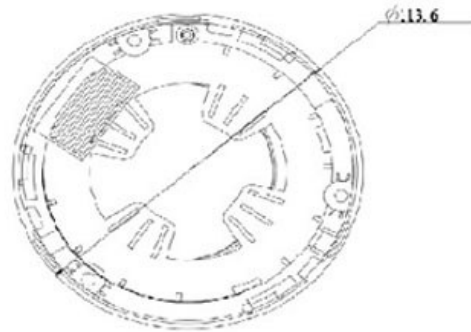

CP- UVC-D2200L2

2 MP HDCVI IR Dome Camera - 20 Mtr.

CP PLUS
CORAL

Main Features

- 1/3" 2MP HQIS Pro
- 25/30fps@1080P
- Day/Night(ICR), AWB, AGC, BLC, 3D-DNR
- 3.6mm fixed lens (2.8 mm, 6mm, 8mm optional)
- IR Range of 20 M, Smart IR
- OSD Menu, High speed, long distance real-time transmission
- IP66
- Mobile Software: iCMOB, gCMOB
- CMS Software: KVMS Pro, vOptimus Pro

CP- UVC-D2200L2

2 MP HDCVI IR Dome Camera - 20 Mtr.

Feature

Image Sensor
Minimum Illumination
Shutter Speed
Lens
Video Output
Resolution
ICR
IR
Operating Temperature
Power Source
Power Consumption
Weatherproof Standard
Dimension
Weight

Specification

1/3" 2Megapixel HQIS Pro
0.05Lux@F1.2(0Lux IR LED on)
1/3s~1/100,000s
3.6mm (2.8mm, 6mm, 8mm optional)
1-channel BNC HDCVI high definition video output/ CVBS standard definition video output
1920×1080@25 fps; 1920×1080@30 fps; 1280×720@25 fps; 1280×720@30 fps;
Auto(ICR)/B&W/Color
IR Range of 20 M, Smart IR
-30°C~+60°C/ Less than 95%RH (no condensation)
DC12V±10%
Max 3.5W
IP66
Φ113.6mm x 85.8mm
300g