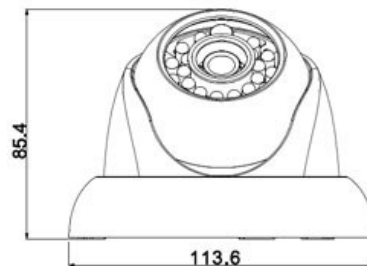

CP- UVC-DS2100L2

1.3 MP HDCVI IR Dome Camera - 20Mtr.

CP PLUS
CORAL

Main Features

- 1/3" 1.3 MP HQIS Pro Image Sensor
- Max 25/30fps@720P
- Day/Night(ICR), AWB, AGC, BLC
- 6mm fixed lens (2.8mm, 3.6mm, 8mm optional)
- IR Range of 20 Mtrs.
- OSD, 2D/3D-DNR, IP66
- Mobile Software: iCMOB, gCMOB
- CMS Software: KVMS Pro, vOptimus Pro

CP- UVC-DS2100L2

1.3 MP HDCVI IR Dome Camera - 20Mtr.

Feature

Image Sensor
Minimum Illumination
Shutter Speed
Lens
Video Streaming
Video Output
ICR
IR
Operating Temperature
Power Source
Power Consumption
Weatherproof Standard
Dimension
Weight

Specification

1/3" 1.3Megapixel HQIS Pro
0.01 Lux@F1.2 (AGC ON),0 Lux (IR on)
4/25s~1/45,000s
6mm (2.8 mm, 3.6mm, 8mm optional)
Main Stream:720P(1 ~ 25/30fps), Extra Stream: D1/CIF(1 ~ 25/30fps)
1-channel BNC HDCVI high definition video output
Auto(ICR)/Color/B/W
IR Range of 20 Mtr.
-30°C~+60°C/ Less than 95%RH (no condensation)
DC12V±10%
Max 3.5W
IP66
Φ113.6mm x 85.4mm
300g