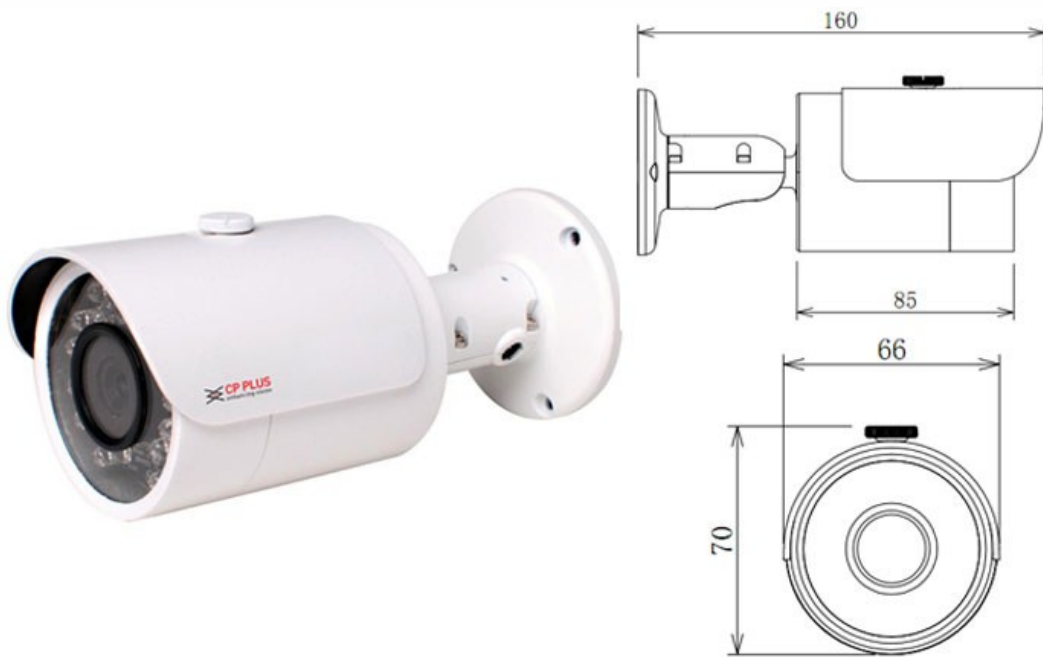

# CP- UVC-T1100L2

1 MP HDCVI IR Bullet Camera - 20 Mtr.

CP PLUS  
**CORAL**

## Main Features

- 1/2.9" 1MP HQIS Pro
- 25/30fps@720P
- Day/Night(ICR), AWB, AGC, BLC, 3D-DNR
- 6mm fixed lens (2.8 mm, 3.6mm, 8mm optional)
- IR Range of 20 M, Smart IR
- High speed, long distance real-time transmission
- IP66
- Mobile Software: iCMOB, gCMOB
- CMS Software: KVMS Pro, vOptimus Pro

# CP- UVC-T1100L2

1 MP HDCVI IR Bullet Camera - 20 Mtr.

## Specification

1/2.9" 1Megapixel HQIS Pro  
0.01Lux@F1.2(0Lux IR LED on)  
1/50s~1/100,000s  
6mm fixed lens (2.8 mm, 3.6mm, 8mm optional)  
1-channel BNC HDCVI high definition video output/ CVBS standard definition video output  
1920×1080@25 fps; 1920×1080@30 fps; 1280×720@25 fps; 1280×720@30 fps;  
Auto(ICR)/B&W/Color  
IR Range of 20 M, Smart IR  
-30°C~+60°C/ Less than 95%RH (no condensation)  
DC12V±10%  
Max 3.5W  
IP66  
Φ65mm x154.7mm  
380g