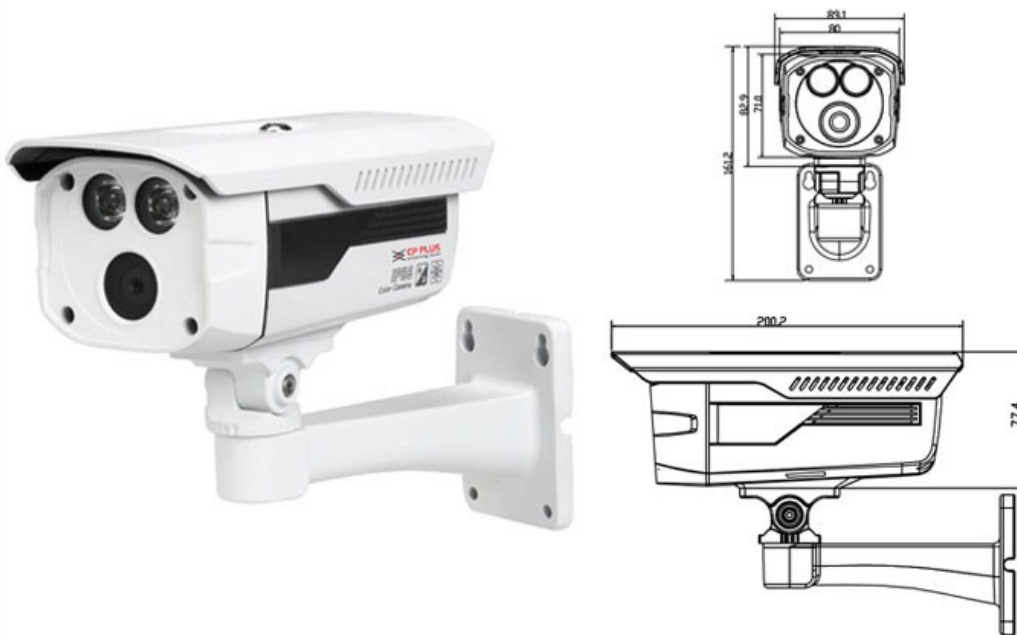

CP- UVC-T1100R5

1 MP HDCVI Array Bullet Camera - 50Mtr.

CP PLUS
CORAL

Main Features

- 1/2.9" 1 MP HQIS Pro Image Sensor
- Max 25/30fps@720P
- Day/Night, AWB, AGC, BLC
- 8mm (3.6 mm, 6mm, 12mm, 16mm optional)
- 2D-DNR, IP66
- Array Range of 50 Mtrs.
- Mobile Software: iCMOB, gCMOB
- CMS Software: KVMS Pro, vOptimus Pro

CP- UVC-T1100R5

1 MP HDCVI Array Bullet Camera - 50Mtr.

Feature

Image Sensor
Minimum Illumination
Shutter Speed
Lens
Video Streaming
Video Output
ICR
IR
Operating Temperature
Power Source
Power Consumption
Weatherproof Standard
Dimension
Weight

Specification

1/2.9" 1Megapixel HQIS Pro
0.01 Lux@F1.2 (AGC ON),0 Lux (IR on)
1/50s~1/100,000s
8mm (3.6 mm, 6mm, 12mm, 16mm optional)
Main Stream:720P(1 ~ 25/30fps), Extra Stream: D1/CIF(1 ~ 25/30fps)
1-channel BNC HDCVI high definition video output
Auto(ICR)/Color/B/W
Array Range of 50 Mtr.
-30°C~+60°C/ Less than 95%RH (no condensation)
DC12V±10%
Max 7W
IP66
Φ200.2mm x 89.1mm x 161.2mm
0.58Kg