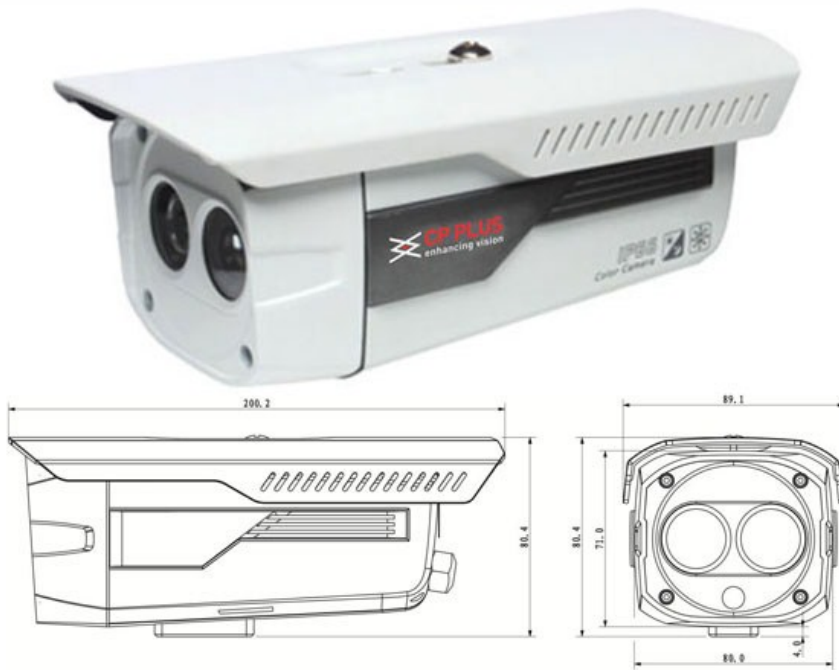

# CP- UVC-T2200R3

2 MP HDCVI IR Bullet Camera - 30 Mtr.

CP PLUS  
**CORAL**

## Main Features

- 1/3" 2 MP HQIS Pro
- 25/30fps@1080P
- Day/Night(ICR), AWB, AGC, BLC, 3D-DNR
- 6mm fixed lens (2.8 mm, 3.6mm, 8mm optional)
- IR Range of 30 M, Smart IR
- OSD Menu, High speed, long distance real-time transmission
- IP66
- Mobile Software: iCMOB, gCMOB
- CMS Software: KVMS Pro, vOptimus Pro

# CP- UVC-T2200R3

2 MP HDCVI IR Bullet Camera - 30 Mtr.