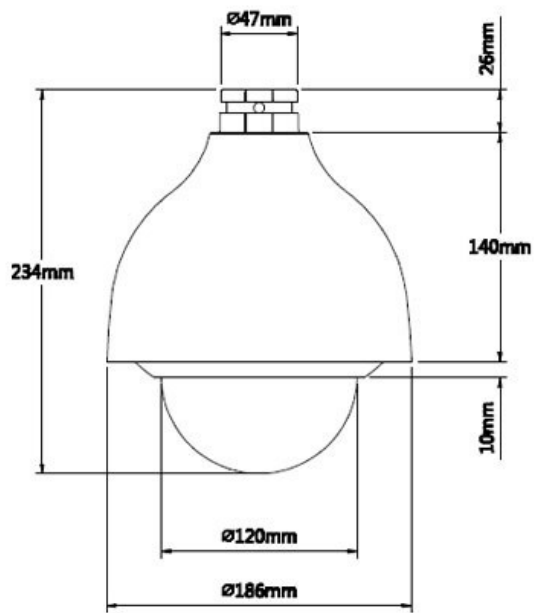

CP- UVP-1213E

1 MP 720P HDCVI PTZ Camera

CP PLUS
CORAL