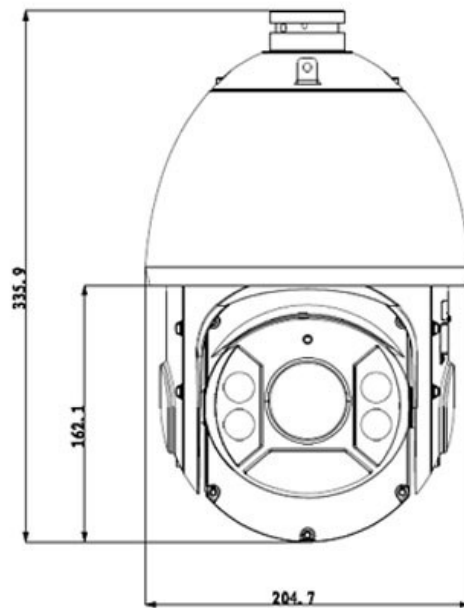

## Main Features

- 1/3" CMOS Image sensor
- Powerful 20x Optical and 16x Digital zoom
- DWDR, Day/Night(ICR), Ultra DNR
- Up to 255 Presets, 8 Tour, 5 Pattern, 5 Auto scan
- Max 240°/s pan speed, 360° endless pan rotation
- IR Range of 100 Mtr.
- Built-in 2/1 alarm in/out, IP66
- Mobile Software: CMOB
- CMS Software: IPSS