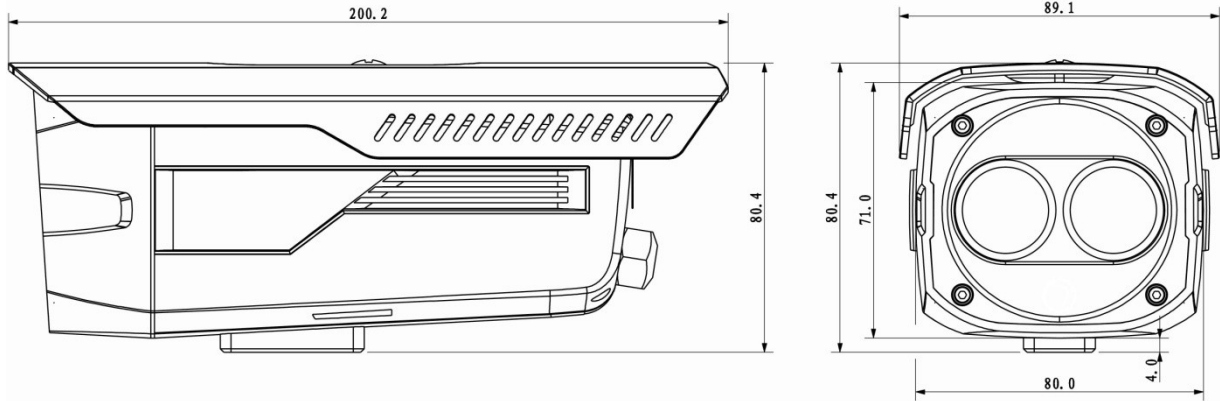

DH-HAC-HFW2200B (-B)

Dimensions (mm)