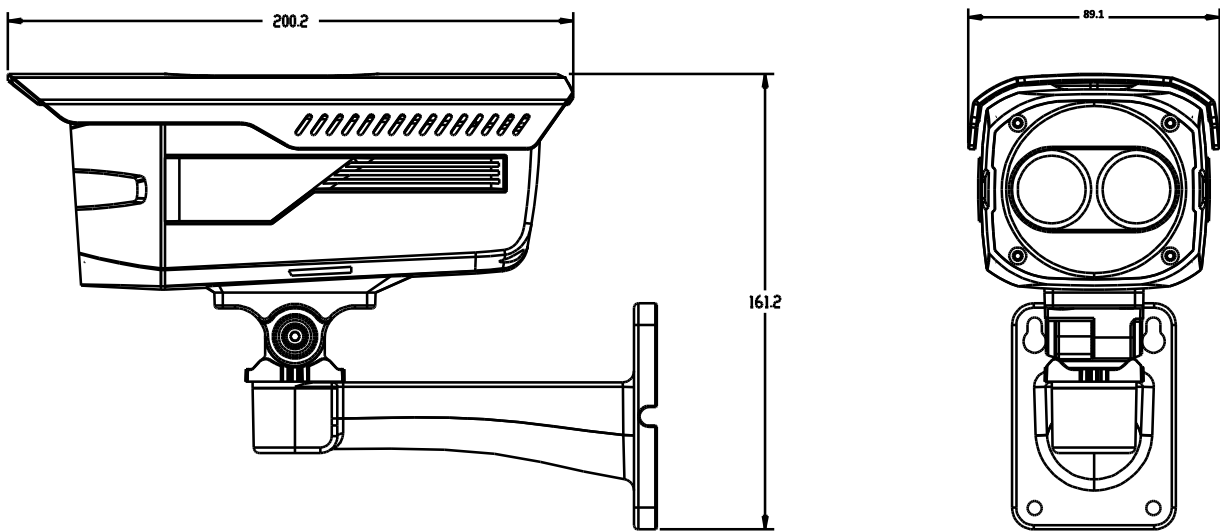

DH-HAC-HFW2200B (-B)

Dimensions (mm)