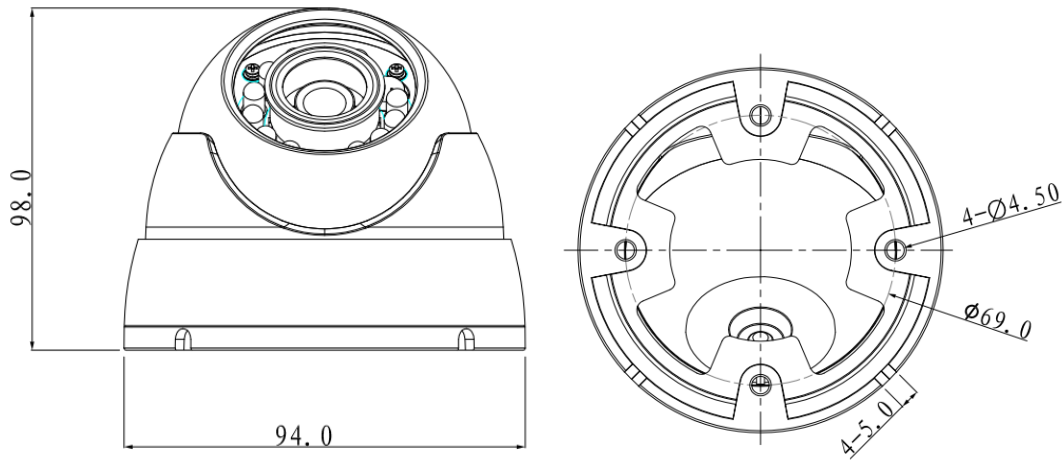

### 1.3Megapixel 720P Water-proof IR HDCVI Mini Dome Camera

#### Features

- 1/3" 1.3Megapixel CMOS
- 25/30/50/60fps@720P
- High speed, long distance real-time transmission
- HD and standard definition switch.
- OSD Menu, control over coaxial cable
- Day/Night(ICR), AWB, AGC, BLC, 3D-DNR,
- 3.6mm fixed lens (2.8mm, 6mm, 8mm optional)
- Max. IR LEDs length 20m, Smart IR
- IP66, DC12V

## Technical Specifications

Model	DH-HAC-HDW2100MP	DH-HAC-HDW2100MN
<b>Camera</b>		
Image Sensor	1/3" 1.3Megapixel CMOS	
Effective Pixels	1280(H) x720(V)	
Electronic Shutter	4/25s~1/45,000s	4/30s~1/54,000s
Video Frame Rate	1280×720@25 fps; 1280×720@30 fps; 1280×720@50 fps; 1280×720@60 fps	
Synchronization	Internal	
Min. Illumination	0.01Lux@F1.2(AGC ON),0Lux IR on	
Video Output	1-channel BNC HDCVI high definition video output/ CVBS standard definition video output (Can switch)	
<b>Camera Features</b>		
Max. IR LEDs Length	20m, Smart IR	
Day/Night	Auto(ICR) / Color / B/W	
Noise Reduction	3D/2D	
OSD Menu	Support	
<b>Lens</b>		
Focal Length	3.6mm (2.8mm, 6mm, 8mm optional)	
Mount Type	M12	
<b>General</b>		
Power Supply	DC12V±10%	
Power Consumption	Max 6W	
Working Environment	-30°C~+60°C / Less than 95%RH (no condensation)	
Transmission Distance	Over 500m via 75-3 coaxial cable	
Ingress Protection	IP66	
Dimensions	Φ94.0mm x 98mm	
Weight	0.33Kg	

## Dimensions (mm)

---