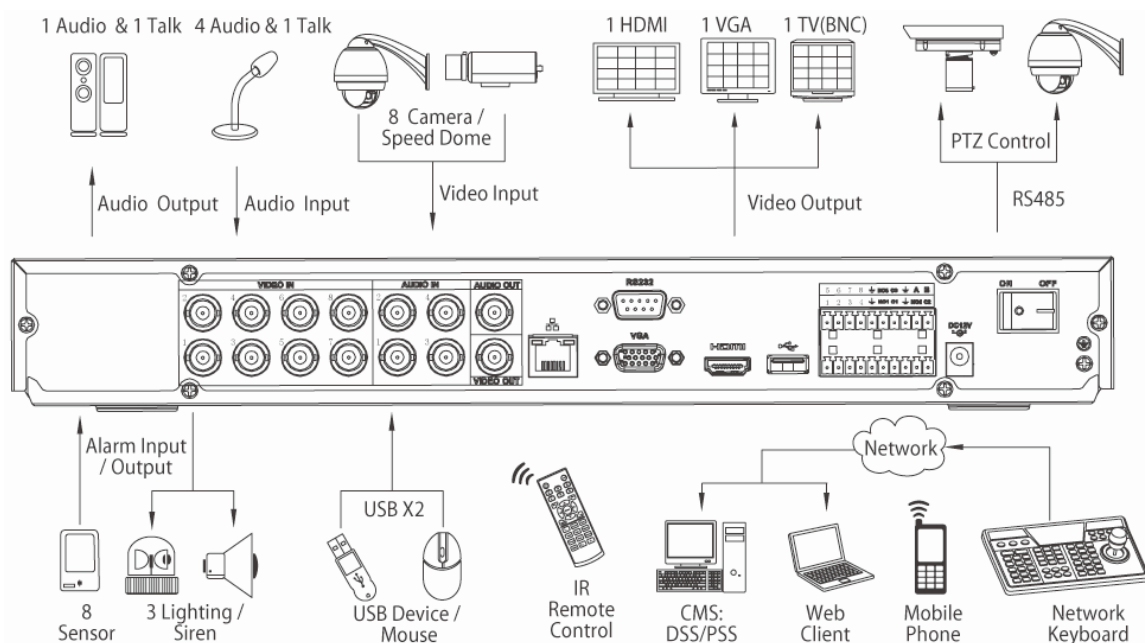

DH-HCVR7204/7208A

Backup Mode	USB Device / Network
Network	
Ethernet	RJ-45 port (10/100M/1000M)
Network Functions	HTTP, IPv4/IPv6, TCP/IP, UPNP, RTSP, UDP, SMTP, NTP, DHCP, DNS, PPPOE, DDNS, FTP, IP Filter
Max. User Access	128 users
Smart Phone	iPhone, iPad, Android, Windows Phone
Storage	
Internal HDD	2 SATA port, up to 8TB
Auxiliary Interface	
USB Interface	2 ports (1 Rear), USB2.0
RS232	1 port, For PC communication & Keyboard
RS485	1 port, For PTZ control
General	
Power Supply	DC12V/5A
Power Consumption	15W(without HDD)
Working Environment	-10 ~ +55°C / 10~90%RH / 86~106kpa
Dimension(W×D×H)	1U, 375mm×285mm×45mm
Weight	2.35KG(without HDD)

System Connection

Takes HCVR7208A as an example

Dahua Technology Co., Ltd.

1187 BinAn Road, Binjiang District, Hangzhou, China

Tel: +86-571-87688883

Fax: +86-571-87688815

Email: overseas@dahuatech.com

www.dahuatech.com