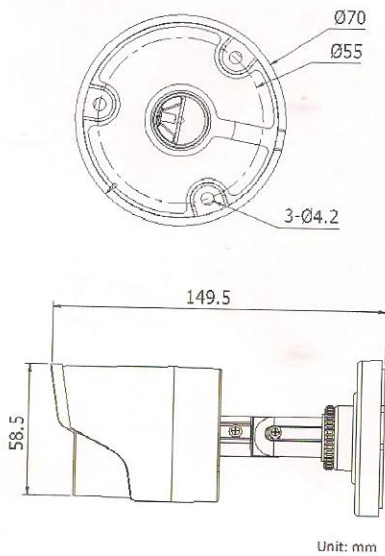

DS-2CE16C2T-IR

HD720P Bullet Camera

Key features

- HD720P Video Output
- Adopt HDTV Technology
- True Day/Night
- DNR, Smart IR
- 20m IR distance
- IP66 weatherproof

Dimensions

DS-2CE16C2T-IR	
Camera	
Image Sensor	1 / 3" Progressive Scan CMOS
Effective Pixels	1280(H)*720(V)
Min. Illumination	0.01 Lux @(F1.2,AGC ON), 0 Lux with IR
Shutter Time	1 / 25(1 / 30) s to 1 / 50,000 s
Lens	3.6mm (2.8mm, 6mm optional)
	Angle of View: 76.88°(3.6mm), 99.73°(2.8mm), 50.1°(6mm)
Lens Mount	M12
Angle Adjustment	Pan: 0 - 360°, Tilt: 0 - 90°, Rotation: 0 - 360°
Day & Night	ICR
Synchronization	Internal synchronization
Video Frame Rate	720p@50fps / 720p@60fps
HD Video Output	1 Analog HD output
S / N Ratio	More than 52dB
General	
Working Temperature / Humidity	-40 °C - 60 °C (-40 °F - 140 °F) Humidity 90% or less (non-condensing)
Power Supply	12 VDC
Power Consumption	Max. 3.5W
Weather Proof Ratings	IP66
IR Range	Up to 20m
Dimensions	φ70×149.5 mm (φ2.76"×5.89")
Weight	360 g (0.79 lb)