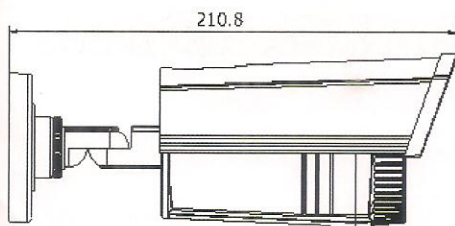

## Dimensions

Unit: mm

## Available model

- DS-2CE16C2T-IT1
- DS-2CE16C2T-IT3

	DS-2CE16C2T-IT1	DS-2CE16C2T-IT3
<b>Camera</b>		
Image Sensor	1 / 3" Progressive Scan CMOS	
Signal System	PAL / NTSC	
Effective Pixels	1280(H)*720(V)	
Min. Illumination	0.01 Lux @(F1.2,AGC ON), 0 Lux with IR	
Shutter speed	1/25(1/30) s to 1/50,000 s	
Lens	3.6mm (2.8mm, 6mm, 8mm optional)	3.6mm (2.8mm, 6mm, 8mm, 12mm, 16mm optional)
	Angle of View: 76.88°(3.6mm), 99.73°(2.8mm), 50.1°(6mm), 36.8°(8mm)	Angle of View: 76.88°(3.6mm), 99.73°(2.8mm), 50.1°(6mm), 36.8°(8mm), 24.33°(12mm), 18.4°(16mm)
Lens Mount	M12	
Day & Night	ICR	
Synchronization	Internal synchronization	
Video Frame Rate	720p@25fps/720p@30fps	
HD Video Output	1 Analog HD output	
S / N Ratio	More than 52dB	
<b>General</b>		
Working Temperature / Humidity	-40 °C - 60 °C (-40 °F - 140 °F) Humidity 90% or less (non-condensing)	
Power Supply	12V DC	
Power Consumption	Max. 3W	Max. 4.5W
Weather Proof Ratings	IP66	
IR Range	Up to 20m	Up to 40m
Dimensions	94.6x83x210.8mm(3.72"x3.27"x8.30")	
Weight	700 g (1.54 lbs)	