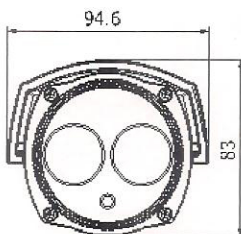

## Dimensions

Unit: mm

## Available model

- DS-2CE16C2T-IT1
- DS-2CE16C2T-IT3

	DS-2CE16C2T-IT1	DS-2CE16C2T-IT3
<b>Camera</b>		
Image Sensor	1 / 3" Progressive Scan CMOS	
Signal System	PAL / NTSC	
Effective Pixels	1280(H)*720(V)	
Min. Illumination	0.01 Lux @(F1.2,AGC ON), 0 Lux with IR	
Shutter speed	1/25(1/30) s to 1/50,000 s	
Lens	3.6mm (2.8mm, 6mm, 8mm optional)	3.6mm (2.8mm, 6mm, 8mm, 12mm, 16mm optional)
	Angle of View: 76.88°(3.6mm), 99.73°(2.8mm), 50.1°(6mm), 36.8°(8mm)	Angle of View: 76.88°(3.6mm), 99.73°(2.8mm), 50.1°(6mm), 36.8°(8mm), 24.33°(12mm), 18.4°(16mm)
Lens Mount	M12	
Day & Night	ICR	
Synchronization	Internal synchronization	
Video Frame Rate	720p@25fps/720p@30fps	
HD Video Output	1 Analog HD output	
S / N Ratio	More than 52dB	
<b>General</b>		
Working Temperature / Humidity	-40 °C - 60 °C (-40 °F - 140 °F) Humidity 90% or less (non-condensing)	
Power Supply	12V DC	
Power Consumption	Max. 3W	Max. 4.5W
Weather Proof Ratings	IP66	
IR Range	Up to 20m	Up to 40m
Dimensions	94.6x83x210.8mm(3.72"x3.27"x8.30")	
Weight	700 g (1.54 lbs)	