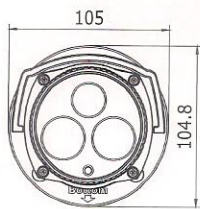

## Dimensions

Unit: mm

## Available model

DS-2CE16C2T-IT5

DS-2CE16C2T-IT5	
Camera	
Image Sensor	1 / 3 Progressive Scan CMOS
Signal System	PAL / NTSC
Effective Pixels	1280(H)*720(V)
Min. Illumination	0.01 Lux @(F1.2,AGC ON), 0 Lux with IR
Shutter speed	1 / 25(1 / 30) s to 1 / 50,000 s
Lens	3.6mm (6mm, 8mm, 12mm, 16mm optional) Angle of View: 76.88°(3.6mm), 50.1°(6mm), 36.8°(8mm), 24.33°(12mm), 18.4°(16mm)
Lens Mount	M12
Day & Night	ICR
Synchronization	Internal synchronization
Video Frame Rate	720p@25fps / 720p@30fps
HD Video Output	1 Analog HD output
S / N Ratio	More than 52dB
General	
Working Temperature / Humidity	-40 °C - 60 °C (-40 °F - 140 °F) Humidity 90% or less (non-condensing)
Power Supply	12 VDC±10%
Power Consumption	Max. 4.5W
Weather Proof Ratings	IP66
IR Range	Up to 80m
Dimensions	105×104.8×263.1mm(4.13"×4.13"×10.36")
Weight	800 g (1.76 lb)