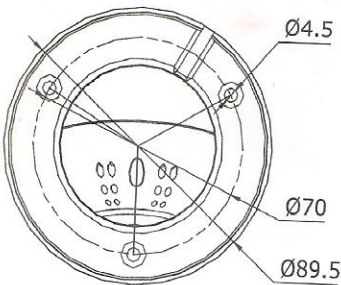

DS-2CE56C2T-IR

HD720P Turret Camera

Key features

- HD720P Video Output
- Adopt HDTV Technology
- True Day/Night
- DNR, Smart IR
- 20m IR distance
- IP66 weatherproof

Dimensions

Unit: mm

Available model

DS-2CE56C2T-IR

DS-2CE56C2T-IR	
Camera	
Image Sensor	1 / 3" Progressive Scan CMOS
Effective Pixels	1280(H)*720(V)
Min. Illumination	0.01 Lux @(F1.2,AGC ON), 0 Lux with IR
Shutter Time	1 / 25(1 / 30) s to 1 / 50,000 s
Lens	3.6mm (2.8mm, 6mm optional) Angle of View: 76.88°(3.6mm), 99.73°(2.8mm), 50.1°(6mm)
Lens Mount	M12
Angle Adjustment	Pan: 0 - 360°, Tilt: 0 - 90°, Rotation: 0 - 360°
Day & Night	ICR
Synchronization	Internal synchronization
Video Frame Rate	720p@25fps / 720p@30fps
HD Video Output	1 Analog HD output
S / N Ratio	More than 52dB
General	
Working Temperature / Humidity	-40 °C - 60 °C (-40 °F - 140 °F) Humidity 90% or less (non-condensing)
Power Supply	12 VDC
Power Consumption	Max. 3.5W
Weather Proof Ratings	IP66
IR Range	Up to 20m
Dimensions	Ø89.5 × 69.8 mm (3.52" × 2.75")
Weight	260 g (0.57 lbs)