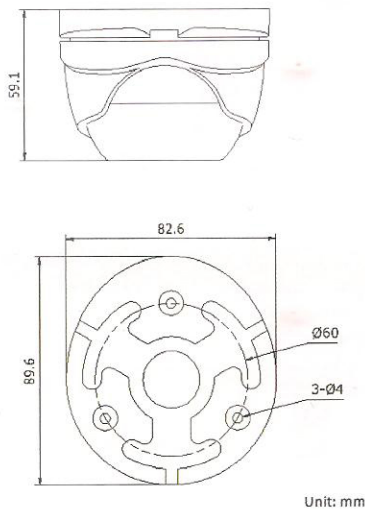

Key features

- HD720P Video Output
- Adopt HDTV Technology
- True Day/Night
- DNR, Smart IR
- 20m IR distance
- IP66 weatherproof

Dimensions

Accessories

Indoor / outdoor wall mount
DS-1272ZJ-110-TRS

Available model

DS-2CE56C2T-IRM

DS-2CE56C2T-IRM	
Camera	
Image Sensor	1 / 3" Progressive Scan CMOS
Effective Pixels	1280(H)*720(V)
Min. Illumination	0.01 Lux @(F1.2,AGC ON), 0 Lux with IR
Shutter Time	1 / 25(1 / 30) s to 1 / 50,000 s
Lens	3.6mm (2.8mm, 6mm optional)
	Angle of View: 76.88°(3.6mm), 99.73°(2.8mm), 50.1°(6mm)
Lens Mount	M12
Angle Adjustment	Pan: 0 - 360°, Tilt: 0 - 90°, Rotation: 0 - 360°
Day & Night	ICR
Synchronization	Internal synchronization
Video Frame Rate	720p@25fps / 720p@30fps
HD Video Output	1 Analog HD output
S / N Ratio	More than 52dB
General	
Working Temperature / Humidity	-40 °C - 60 °C (-40 °F - 140 °F) Humidity 90% or less (non-condensing)
Power Supply	12 VDC
Power Consumption	Max. 3.5W
Weather Proof Ratings	IP66
IR Range	Up to 20m
Dimensions	89.6 × 59.1 mm (3.53" × 2.33")
Weight	400 g (0.88 lb)