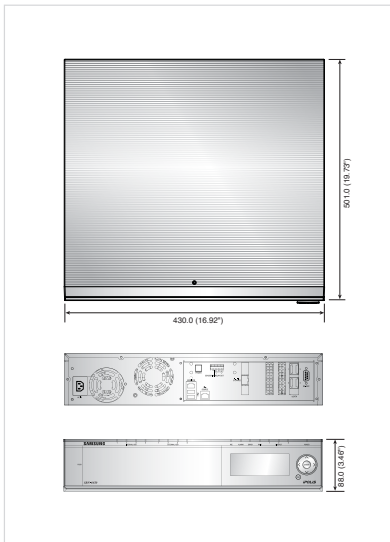

(*1) Up to 5Mbps for each camera

(*2) VAPIX MPEG4 Model, Some functions are limited

Dimensions

Unit : mm (inch)

The Eco mark represents Samsung Techwin's will to create environment-friendly products, and indicates that the product satisfies the EU RoHS Directive.

Design and specifications are subject to change without notice.

SAMSUNG TECHWIN CO., LTD.

SAMSUNG TECHWIN AMERICA Inc.

SAMSUNG TECHWIN EUROPE LTD.

■ DISTRIBUTED BY

www.asi.ind.in