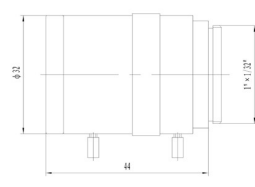

C/CS Mount Vari-Focal Lens

CP-AC358

CP-AC2812

CP-AC550

CP-MC358

Feature	CP-AC358	CP-AC2812	CP-AC550	CP-MC358
Focal length(mm)	3.5~8	2.8~12	5~50	3.5~8
Aperture(F)	1.4-C	1.4-C	1.4-C	1.4-C
Mount	CS	CS	CS	CS
Format cover(inch)	1/3	1/3	1/3	1/3
Horizontal Angle of View(°)	78.9~34.7	98.5~23.8	51.3~5.5	78.9~34.7
Min. object Dimension(mm)	0.3	0.3	0.3	0.3
Dimension(mm)	Φ32×43.5	Φ36×65.6	Φ37×66.8	Φ32×44
Iris	Auto	Auto	Auto(DC drive)	Manual
Zoom	Manual	Manual	Manual	Manual
Focus	Manual	Manual	Manual	Manual
Net Weight(g)	87g	126g	143g	67g