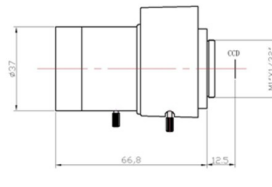

C/CS Mount Vari-Focal Lens

CP-AC358

CP-AC2812

CP-AC550

CP-MC358

Feature	CP-AC358	CP-AC2812	CP-AC550	CP-MC358
Focal length(mm)	3.5~8	2.8~12	5~50	3.5~8
Aperture(F)	1.4-C	1.4-C	1.4-C	1.4-C
Mount	CS	CS	CS	CS
Format cover(inch)	1/3	1/3	1/3	1/3
Horizontal Angle of View(°)	78.9~34.7	98.5~23.8	51.3~5.5	78.9~34.7
Min. object Dimension(mm)	0.3	0.3	0.3	0.3
Dimension(mm)	Φ32×43.5	Φ36×65.6	Φ37×66.8	Φ32×44
Iris	Auto	Auto	Auto(DC drive)	Manual
Zoom	Manual	Manual	Manual	Manual
Focus	Manual	Manual	Manual	Manual
Net Weight(g)	87g	126g	143g	67g