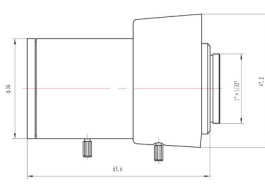

C/CS Mount Vari-Focal Lens

CP-AC358

CP-AC2812

CP-AC550

CP-MC358

Feature	CP-AC358	CP-AC2812	CP-AC550	CP-MC358
Focal length(mm)	3.5~8	2.8~12	5~50	3.5~8
Aperture(F)	1.4-C	1.4-C	1.4-C	1.4-C
Mount	CS	CS	CS	CS
Format cover(inch)	1/3	1/3	1/3	1/3
Horizontal Angle of View(°)	78.9~34.7	98.5~23.8	51.3~5.5	78.9~34.7
Min. object Dimension(mm)	0.3	0.3	0.3	0.3
Dimension(mm)	Φ32×43.5	Φ36×65.6	Φ37×66.8	Φ32×44
Iris	Auto	Auto	Auto(DC drive)	Manual
Zoom	Manual	Manual	Manual	Manual
Focus	Manual	Manual	Manual	Manual
Net Weight(g)	87g	126g	143g	67g