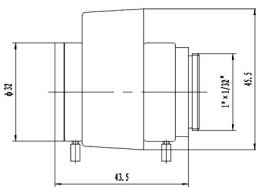

C/CS Mount Vari-Focal Lens

CP-AC358

CP-AC2812

CP-AC550

CP-MC358

Feature	CP-AC358	CP-AC2812	CP-AC550	CP-MC358
Focal length(mm)	3.5~8	2.8~12	5~50	3.5~8
Aperture(F)	1.4-C	1.4-C	1.4-C	1.4-C
Mount	CS	CS	CS	CS
Format cover(inch)	1/3	1/3	1/3	1/3
Horizontal Angle of View(°)	78.9~34.7	98.5~23.8	51.3~5.5	78.9~34.7
Min. object Dimension(mm)	0.3	0.3	0.3	0.3
Dimension(mm)	Φ32×43.5	Φ36×65.6	Φ37×66.8	Φ32×44
Iris	Auto	Auto	Auto(DC drive)	Manual
Zoom	Manual	Manual	Manual	Manual
Focus	Manual	Manual	Manual	Manual
Net Weight(g)	87g	126g	143g	67g