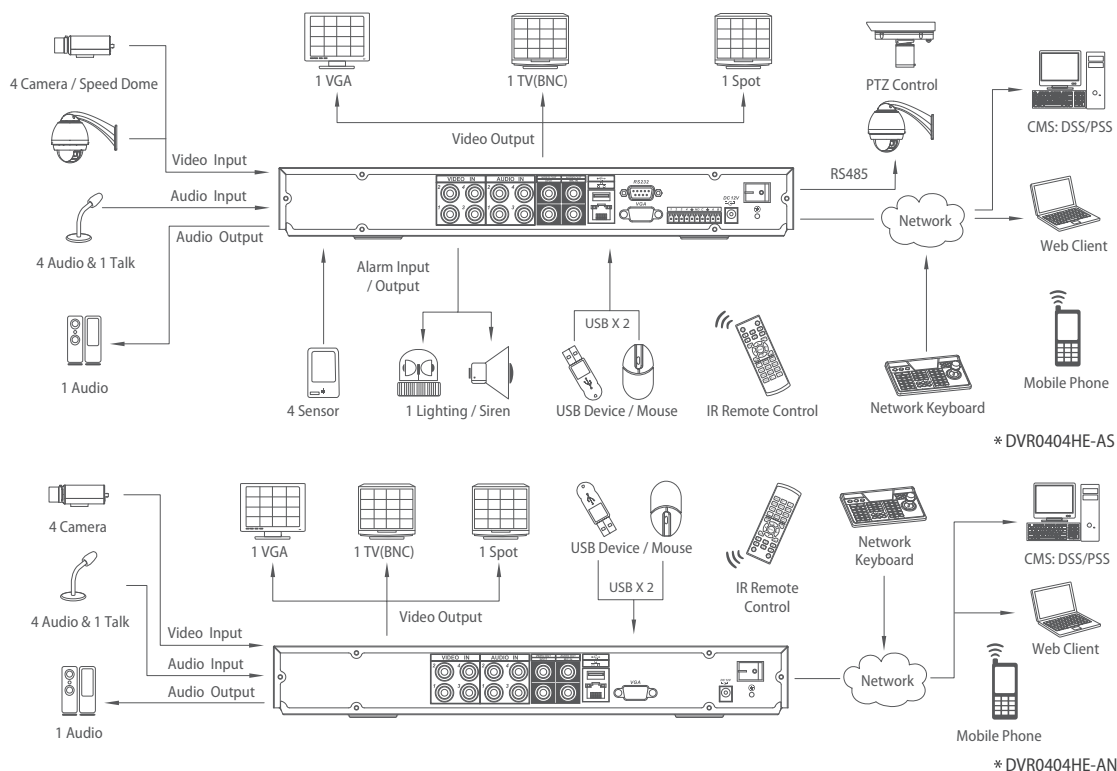

System Connection