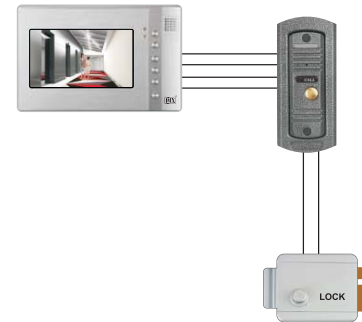

## Weather Proof Door Bell Pinhole Camera

### FEATURES

- Pinhole Lens
- 1/4" color CCD camera
- 420 TV Lines
- Lock Control
- 4 wires connection
- Surface construction
- Weather Proof
- Vandal Proof
- Sun Shield
- Door Bell Sound
- 2 Way Communication

VDP-01

Specification	VDP-01
Subscribers quantity	1
Camera	1/4" CCD
Construction	surface/pit/corner
Operating temperature	- 20 °C to + 60°C
Connection	4 wires
Lock control	Yes
Power	10 - 14V
Dimension	160*70*20mm

### FEATURES

- 1/4" color CCD camera
- 420 TV Lines
- Lock Control
- 4 wires connection
- Surface construction
- Weather Proof
- Vandal Proof
- Sun Shield
- White IR LED
- Door Bell Sound
- 2 Way Communication