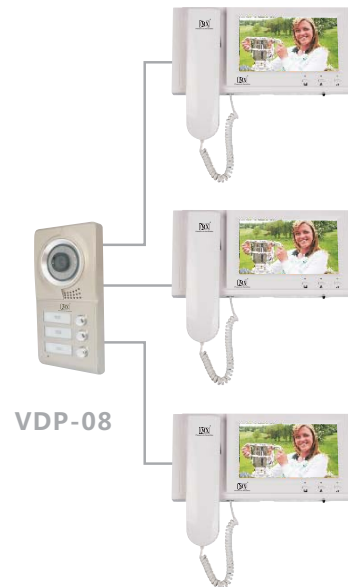

Pioneers in Securities

Villa Camera VDP-06 / 07 / 08

FEATURES

- 1/4" Color CCD camera
- 420 TV Lines
- Lock Control
- CAT-6E wires connection
- Wall Mounted
- Weather Proof
- Vendal Proof
- Door Bell Sound
- 2 Way Communication

VDP-06

VDP-07

VDP-08

Specification	VDP-06	VDP-07	VDP-08
Subscribers quantity	Up to 1	Up to 2	Up to 3
Camera	1/4" Color Sony CCD	1/4" Color Sony CCD	1/4" Color Sony CCD
Construction	Wall Mounted	Wall Mounted	Wall Mounted
Operating temperature	- 20 °C to + 60°C	- 20 °C to + 60°C	- 20 °C to + 60°C
Connection	4 Core Wire	4 Core Wire	4 Core Wire
Lock control	Yes	Yes	Yes
Power	10-14 V	10-14 V	10-14 V
Viewing angle	90°	90°	90°

ONE STORED APT.

VDP-06

TWO STORED APT.

VDP-07

THREE STORED APT.

VDP-08