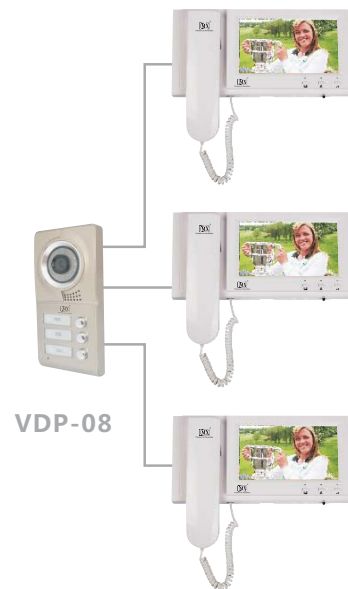

Pioneers in Securities

Villa Camera VDP-06 / 07 / 08

FEATURES

- 1/4" Color CCD camera
- 420 TV Lines
- Lock Control
- CAT-6E wires connection
- Wall Mounted
- Weather Proof
- Vendal Proof
- Door Bell Sound
- 2 Way Communication

VDP-06

VDP-07

VDP-08

Specification	VDP-06	VDP-07	VDP-08
Subscribers quantity	Up to 1	Up to 2	Up to 3
Camera	1/4" Color Sony CCD	1/4" Color Sony CCD	1/4" Color Sony CCD
Construction	Wall Mounted	Wall Mounted	Wall Mounted
Operating temperature	- 20 °C to + 60°C	- 20 °C to + 60°C	- 20 °C to + 60°C
Connection	4 Core Wire	4 Core Wire	4 Core Wire
Lock control	Yes	Yes	Yes
Power	10-14 V	10-14 V	10-14 V
Viewing angle	90°	90°	90°

ONE STORED APT.

VDP-06

TWO STORED APT.

VDP-07

THREE STORED APT.

VDP-08